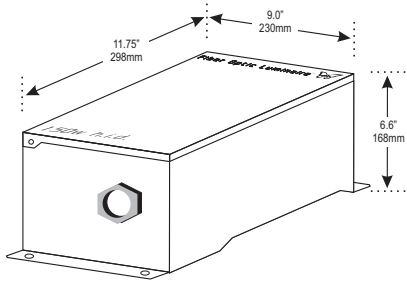

Dimensions

\* Note : add an additional 3" (75mm) to length for optical port coupler

150W HID Luminaire

8-color dichroic disc

Animate 2 Sparkler

**TIME Luminaries  
sdn bhd**

#01-1B, Jln Hilir 1, Tmn Angsana Hilir  
55100 Kuala Lumpur Malaysia  
Tel : 603-92829096 Fax : 603-92825875  
[Http://www.fiberlight.com](http://www.fiberlight.com)

Cascading Water feature

Drw # 1 5/9/05

Total End Points = 600 points max  
Luminaire = 1 unit

Specification : 1.0MM dia PMMA (PVC black jacket) end lit optic cable beamed by 150W HID Fiber Optic Luminaire™ with 8 color dichroic, 4200K beam and optical port.