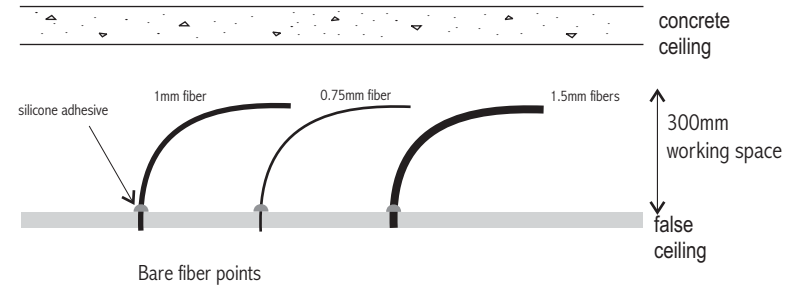

Optic Luminaire
(located in close proximity ceiling man hole)

starry
fiber lights

Dimensions

150W HID Luminaire

8-color dichroic disc
(1 segment sparkler)

Sparkling Animation disc

side elevation

**TIME Luminaries
sdn bhd**

Total Fiber Optic points = 250

Luminaire = 1 unit 150 HID (metal halide)

Specification : PMMA fiber points (0.75mm, 1.0mm & 1.5mm diameter - high luminous optic) powered by 150W HID Fiber Optic Luminaire™, White 4200K beam, 7+1 dichroic color changing & 1 segment sparkling animation.

* designs dimensions are in proportion to scale

© copyright reserved