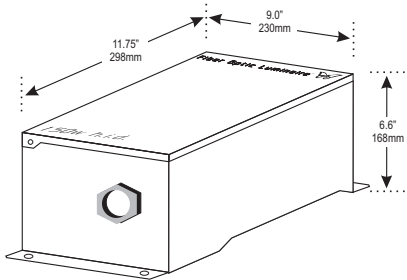

Optic Luminaire
(located in close proximity ceiling man hole)

starry
fiber lights

Dimensions

150W HID Luminaire

8-color dichroic disc
(1 segment sparkler)

Sparkling Animation disc

side elevation

**TIME Luminaries
sdn bhd**

Total Fiber Optic points = 250

Luminaire = 1 unit 150 HID (metal halide)

Specification : PMMA fiber points (0.75mm, 1.0mm & 1.5mm diameter - high luminous optic) powered by 150W HID Fiber Optic Luminaire™, White 4200K beam, 7+1 dichroic color changing & 1 segment sparkling animation.

* designs dimensions are in proportion to scale

© copyright reserved