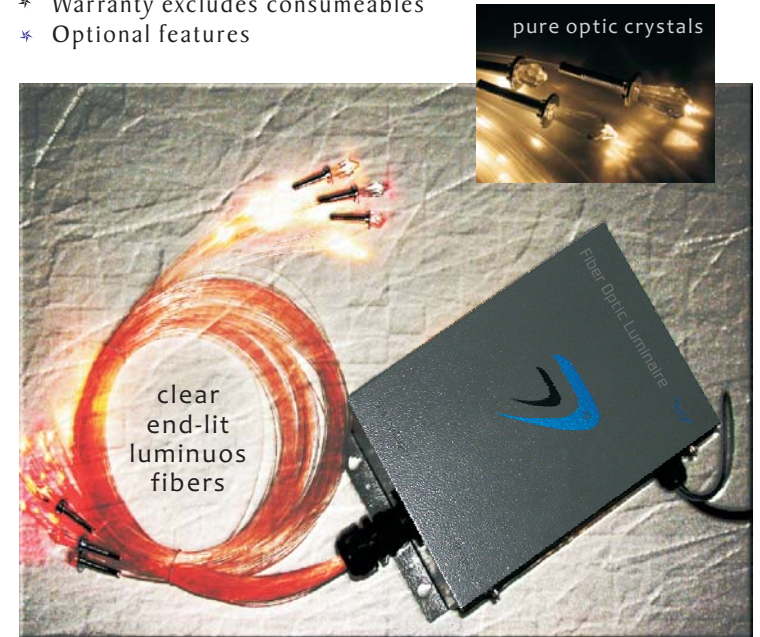

TIME LUMINARIES SDN BHD 01-1B, Jln Hilir 1, Tmn angšana Hilir 55100 Kuala Lumpur MALAYSIA **Fiber Optic Luminaire™** and **Masonlite Cold Cathode™** are registered trademark of TIME Luminaries Sdn Bhd
T +603-9282 9096 F +603-9282 5875 <http://www.neon-lighting.com> <http://www.fiberlight.com.my> email1 : wajinder@tm.net.my email2 : sales@neon-lighting.com

This catalogue cancels and replaces all previous catalogues of the same product ranges. TiME Luminaries Sdn Bhd reserves the right to make technical, formal or dimensional modification at any time, without prior notice obligation.

© Copyright Reserved No images, articles and illustrations in part or whole are allowed to be reproduced or duplicated in any form without written permission from TiME Luminaries Sdn Bhd.