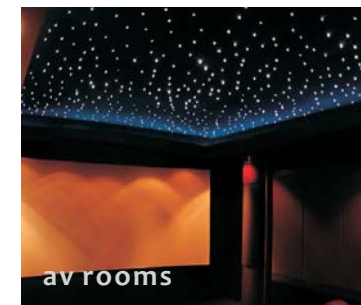

TIME LUMINARIES SDN BHD 01-1B, Jln Hilir 1, Tmn angšana Hilir 55100 Kuala Lumpur MALAYSIA **Fiber Optic Luminaire™** and **Masonlite Cold Cathode™** are registered trademark of TIME Luminaries Sdn Bhd
T +603-9282 9096 F +603-9282 5875 <http://www.neon-lighting.com> <http://www.fiberlight.com.my> email1 : wajinder@tm.net.my email2 : sales@neon-lighting.com

This catalogue cancels and replaces all previous catalogues of the same product ranges. TiME Luminaries Sdn Bhd reserves the right to make technical, formal or dimensional modification at any time, without prior notice obligation.

© Copyright Reserved No images, articles and illustrations in part or whole are allowed to be reproduced or duplicated in any form without written permission from TiME Luminaries Sdn Bhd.