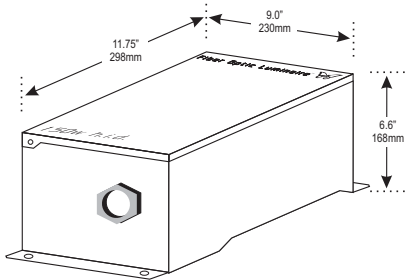

Dimensions