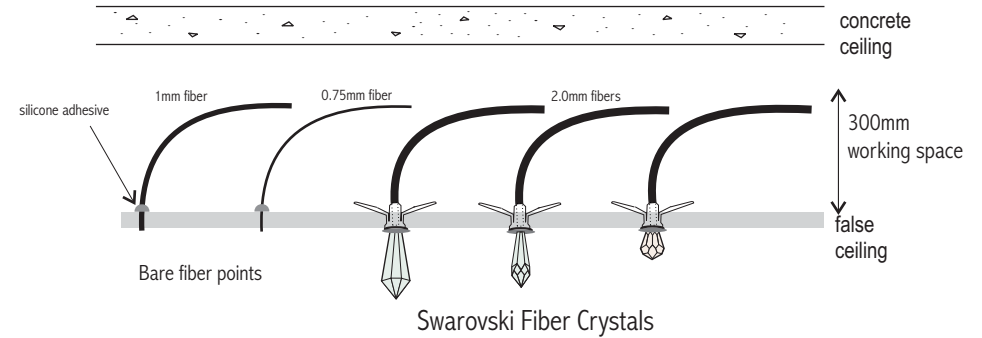

8-color dichroic disc (1 segment sparkler)

side elevation

**TIME Luminaries
sdn bhd**

#01-1B, Jln Hilir 1, Tmn Angsana Hilir
55100 Kuala Lumpur Malaysia
Tel : 603-92829096 Fax : 603-92825875
<http://www.neon-lighting.com>

Fiber Optic Starfield for Ceiling - 250 points including 20 Swarovski fiber crystals

Drw # 1

Total Fiber Optic points = 250
Swarovski Fiber Crystals = 20
Luminaire = 1 unit 150 HID (metal halide)

Specification : PMMA fiber points (0.75mm, 1.0mm & 2.0mm diameter - high luminous optic) powered by 150W HID Fiber Optic Luminaire™, White 4200K beam, 7+1 dichroic color changing & 1 segment sparkling animation.

* designs dimensions are in proportion to scale

© copyright reserved