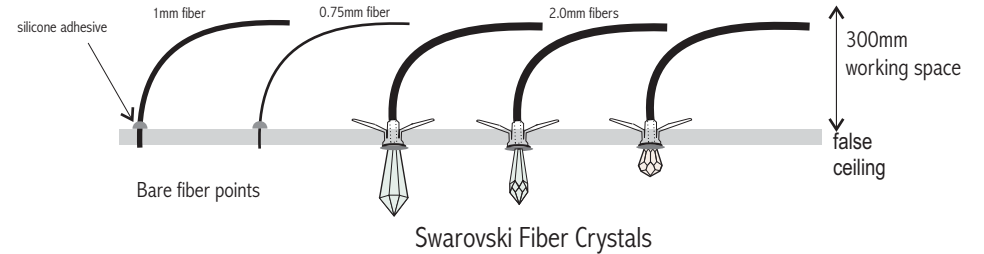

**TIME Luminaries
sdn bhd**

#01-1B, Jln Hilir 1, Tmn Angsana Hilir
55100 Kuala Lumpur Malaysia
Tel : 603-92829096 Fax : 603-92825875
<http://www.fiberlight.com.my>

Swarovski FiberLight Ceiling (order code 75W-150pt-15sc-U1)

Drw # 1

Total Fiber Optic points = 150
Luminaire = 1 unit 75Watt Halogen

Specification : PMMA fiber points (luminous quality randomly mixed) beamed by 75watt Halogen
Fiber Optic Luminaire™ c/w 5+1 dichroic color disc with single segment sparkler and swarovski crystals.

* designs dimensions are in proportion to scale

© copyright reserved