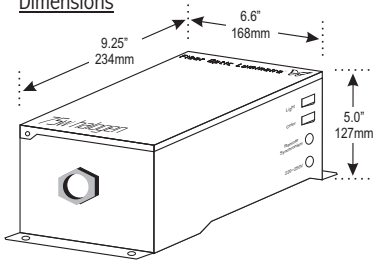

3 m

4 m *side elevation*

Optic Luminaire
(located in close proximity ceiling man hole)

Swarovski
Fiber Crystals

starry
fiber lights

Dimensions

75W Halogen Luminaire

5+1 color dichroic disc

**TIME Luminaries
sdn bhd**

#01-1B, Jln Hilir 1, Tmn Angsana Hilir
55100 Kuala Lumpur Malaysia
Tel : 603-92829096 Fax : 603-92825875
<http://www.fiberlight.com.my>

Swarovski FiberLight Ceiling (order code 75W-150pt-15sc-U1)

Drw # 1

Total Fiber Optic points = 150
Luminaire = 1 unit 75Watt Halogen

Specification : PMMA fiber points (luminous quality randomly mixed) beamed by 75watt Halogen
Fiber Optic Luminaire™ c/w 5+1 dichroic color disc with single segment sparkler and swarovski crystals.

* designs dimensions are in proportion to scale

© copyright reserved