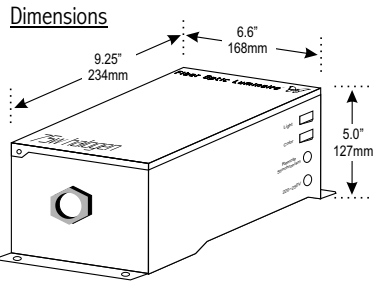

Luminaire located in close proximity ceiling man hole

TIME Luminaries sdn bhd

#01-1B, Jln Hilir 1, Tmn Angsana Hilir
55100 Kuala Lumpur, Malaysia
Tel : 603-92829096 Fax : 603-92825875
<http://www.neon-lighting.com>

Fiber optic illumination for cosmic wall

Total Fiber Optic points = 290 points
0.75mm dia bare end fibers
Luminaire = 1 unit 75W Halogen

Specification : 0.75mm PMMA fibers (High Luminous Optic) beamed by 75w Halogen Fiber Optic Luminaire™ (3200K warm white light) & 4+1 dichroic color disc with one segment sparkling animation.

Ref: FOL2

* designs dimensions are in proportion to scale

© copyright reserved