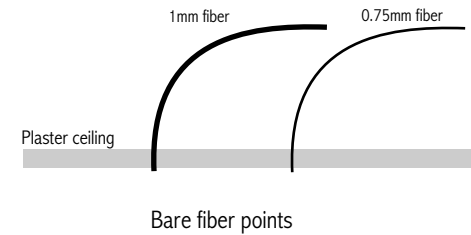

Cross section plan

TIME Luminaries sdn bhd

#01-1B, Jln Hilir 1, Tmn Angsana Hilir
55100 Kuala Lumpur, Malaysia
Tel : 603-92829096 Fax : 603-92825875
<http://www.neon-lighting.com>

Fiber optic illumination for cosmic wall

Total Fiber Optic points = 290 points
0.75mm dia bare end fibers
Luminaire = 1 unit 75W Halogen

Specification : 0.75mm PMMA fibers (High Luminous Optic) beamed by 75w Halogen Fiber Optic Luminaire™ (3200K warm white light) & 4+1 dichroic color disc with one segment sparkling animation.

Ref: FOL2

* designs dimensions are in proportion to scale

© copyright reserved