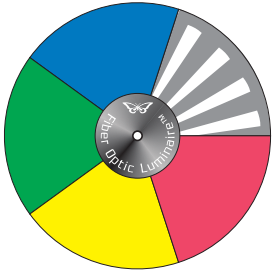

Customise your fiber light color disc

50W Halogen Luminaire
(4+1 colors)

75W Halogen Luminaire
(5+1 colors)

150W HID Luminaire
(7+1 colors)

Fiber Optic Dichroic Colors (1.1MM borofloat)

| | | | | | | | |
|--|------------------|--|----------------|--|---------------|--|-----------------|
| | Snow White 4200K | | Brilliant Blue | | Shocking Pink | | Forest Green |
| | Bikini Yellow | | Midnight Blue | | Red Rose | | WarmWhite 3000K |
| | Brilliant Orange | | Aquamarine | | Purple | | |

Types of sparkling animation disc (e.g. for 75W Luminaire)

1 Segment Sparkling
with 5 +1 dichroic color disc
(3200K White beam)

A (standard 1seg)

FULL Sparkling
with 5 +1 dichroic color disc
(3200K White beam)

B (Full sparkle + color)

FULL sparkling
with "Chunks of Colors"
(3200K White beam)

C (Full sparkle+ COC)

FULL sparkling only
WarmWhite 3200K beam

D (Full sparkle 3200K)