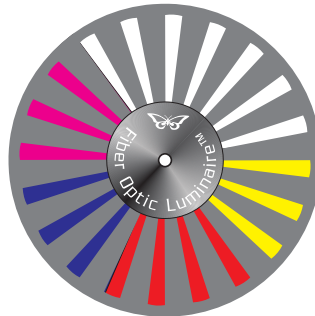

Customise your fiber light color disc

50W Halogen Luminaire
(4+1 colors)

75W Halogen Luminaire
(5+1 colors)

150W HID Luminaire
(7+1 colors)

Fiber Optic Dichroic Colors (1.1MM borofloat)

| | | | | | | | |
|--|------------------|--|----------------|--|---------------|--|-----------------|
| | Snow White 4200K | | Brilliant Blue | | Shocking Pink | | Forest Green |
| | Bikini Yellow | | Midnight Blue | | Red Rose | | WarmWhite 3000K |
| | Brilliant Orange | | Aquamarine | | Purple | | |

Types of sparkling animation disc (e.g. for 75W Luminaire)

1 Segment Sparkling
with 5 +1 dichroic color disc
(3200K White beam)

A (standard 1seg)

FULL Sparkling
with 5 +1 dichroic color disc
(3200K White beam)

B (Full sparkle + color)

FULL sparkling
with "Chunks of Colors"
(3200K White beam)

C (Full sparkle+ COC)

FULL sparkling only
WarmWhite 3200K beam

D (Full sparkle 3200K)