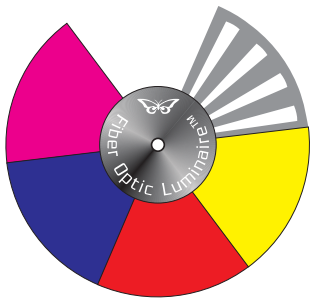

Customise your fiber light color disc

50W Halogen Luminaire
(4+1 colors)

75W Halogen Luminaire
(5+1 colors)

150W HID Luminaire
(7+1 colors)

Fiber Optic Dichroic Colors (1.1MM borofloat)

| | | | | | | | |
|--|------------------|--|----------------|--|---------------|--|-----------------|
| | Snow White 4200K | | Brilliant Blue | | Shocking Pink | | Forest Green |
| | Bikini Yellow | | Midnight Blue | | Red Rose | | WarmWhite 3000K |
| | Brilliant Orange | | Aquamarine | | Purple | | |

Types of sparkling animation disc (e.g. for 75W Luminaire)

1 Segment Sparkling
with 5 +1 dichroic color disc
(3200K White beam)

A (standard 1seg)

FULL Sparkling
with 5 +1 dichroic color disc
(3200K White beam)

B (Full sparkle + color)

FULL sparkling
with "Chunks of Colors"
(3200K White beam)

C (Full sparkle+ COC)

FULL sparkling only
WarmWhite 3200K beam

D (Full sparkle 3200K)