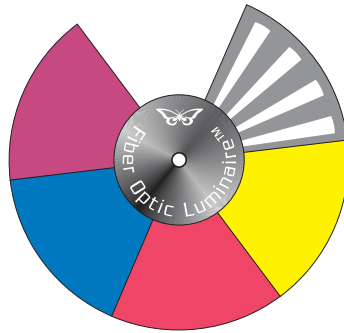

Customise your fiber light color disc

50W Halogen Luminaire
(4+1 colors)

75W Halogen Luminaire
(5+1 colors)

150W HID Luminaire
(7+1 colors)

Fiber Optic Dichroic Colors (1.1MM borofloat)

| | | | | | | | |
|--|------------------|--|----------------|--|---------------|--|-----------------|
| | Snow White 4200K | | Brilliant Blue | | Shocking Pink | | Forest Green |
| | Bikini Yellow | | Midnight Blue | | Red Rose | | WarmWhite 3000K |
| | Brilliant Orange | | Aquamarine | | Purple | | |

Types of sparkling animation disc (e.g. for 75W Luminaire)

1 Segment Sparkling
with 5 +1 dichroic color disc
(3200K White beam)

A (standard 1seg)

FULL Sparkling
with 5 +1 dichroic color disc
(3200K White beam)

B (Full sparkle + color)

FULL sparkling
with "Chunks of Colors"
(3200K White beam)

C (Full sparkle+ COC)

FULL sparkling only
WarmWhite 3200K beam

D (Full sparkle 3200K)