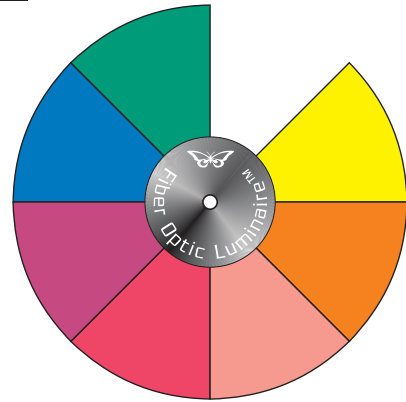

Customise your fiber light color disc

50W Halogen Luminaire
(4+1 colors)

75W Halogen Luminaire
(5+1 colors)

150W HID Luminaire
(7+1 colors)

Fiber Optic Dichroic Colors (1.1MM borofloat)

| | | | | | | | |
|--|------------------|--|----------------|--|---------------|--|-----------------|
| | Snow White 4200K | | Brilliant Blue | | Shocking Pink | | Forest Green |
| | Bikini Yellow | | Midnight Blue | | Red Rose | | WarmWhite 3000K |
| | Brilliant Orange | | Aquamarine | | Purple | | |

Types of sparkling animation disc (e.g. for 75W Luminaire)

1 Segment Sparkling
with 5 +1 dichroic color disc
(3200K White beam)

A (standard 1seg)

FULL Sparkling
with 5 +1 dichroic color disc
(3200K White beam)

B (Full sparkle + color)

FULL sparkling
with "Chunks of Colors"
(3200K White beam)

C (Full sparkle+ COC)

FULL sparkling only
WarmWhite 3200K beam

D (Full sparkle 3200K)