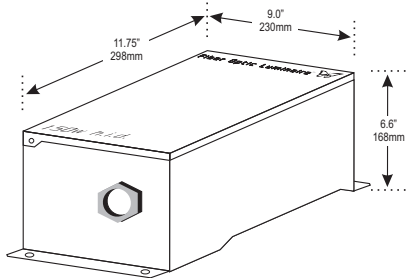

Grand Maya Hotel

Dimensions

\* Note : add an additional 3" (75mm) to length for optical port coupler

150W HID Luminaire

8-color dichroic disc

**TIME Luminaries sdn bhd**

#01-1B, Jln Hilir 1, Tmn Angsana Hilir  
55100 Kuala Lumpur Malaysia  
Tel : 603-92829096 Fax : 603-92825875  
[Http://www.fiberlight.com](http://www.fiberlight.com)

Fiber Optic light - Fountain

FOL 1

Total Fiber Optic points =32  
Luminaire = 1 unit 150w HID

Specification : 3MM Solid End -Lit PMMA Fiber (high luminous optic) PMMA fiber cable powered by 150w HID Fiber Optic Luminaire™, White 4200K beam, 8-color dichroic and T27 optical port.

\* designs dimensions are in proportion to scale

© copyright reserved