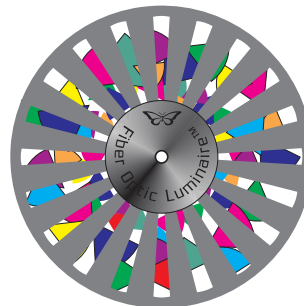

# Fiber Optic Colors

Fiber Optic Luminaire  
Masonlite Cold cathode

50W Halogen Luminaire  
(4+1 colors)

75W Halogen Luminaire  
100W Halogen Luminaire  
(5+1 colors)

70W H.I.D. Luminaire  
150W H.I.D. Luminaire  
(7+1 colors)

## Dichroic Colors (1.1MM borosilicate glass)

## Types of sparkling animation disc

1 segment sparkling  
with 5 + 1 dichroic color disc

A (standard + 1 seg. sparkle)

FULL Sparkling  
with 5 + 1 dichroic color disc

B (full sparkle + color)

FULL sparkling  
with "Chunks of Colors"

C (full sparkle+ C O C)

FULL sparkling only

D (Full sparkle WHITE)