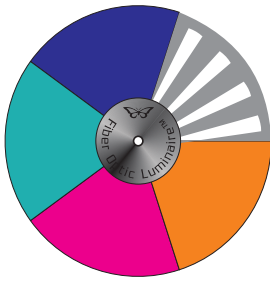

# Fiber Optic Colors

Fiber Optic Luminaire  
Masonlite Cold cathode

50W Halogen Luminaire  
(4+1 colors)

75W Halogen Luminaire  
100W Halogen Luminaire  
(5+1 colors)

70W H.I.D. Luminaire  
150W H.I.D. Luminaire  
(7+1 colors)

## Dichroic Colors (1.1MM borosilicate glass)

## Types of sparkling animation disc

1 segment sparkling  
with 5 + 1 dichroic color disc

A (standard + 1 seg. sparkle)

FULL Sparkling  
with 5 + 1 dichroic color disc

B (full sparkle + color)

FULL sparkling  
with "Chunks of Colors"

C (full sparkle+ C O C)

FULL sparkling only

D (Full sparkle WHITE)