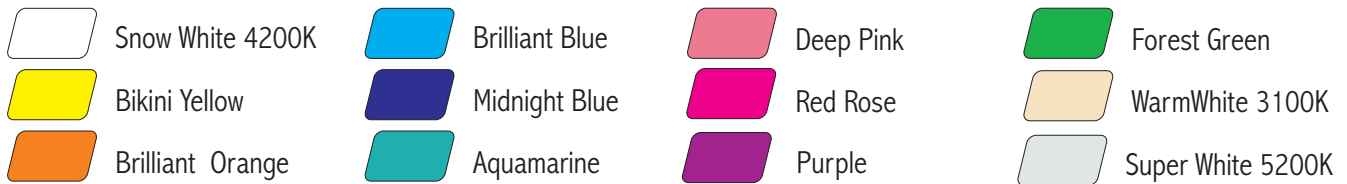

Fiber Optic Colors

Fiber Optic Luminaire
Masonlite Cold cathode

50W Halogen Luminaire
(4+1 colors)

75W Halogen Luminaire
100W Halogen Luminaire
(5+1 colors)

70W H.I.D. Luminaire
150W H.I.D. Luminaire
(7+1 colors)

Dichroic Colors (1.1MM borosilicate glass)

Types of sparkling animation disc

1 segment sparkling
with 5 + 1 dichroic color disc

A (standard + 1 seg. sparkle)

FULL Sparkling
with 5 + 1 dichroic color disc

B (full sparkle + color)