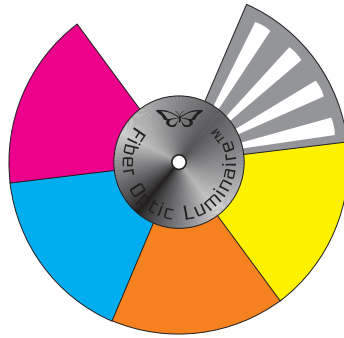

# Fiber Optic Colors

Fiber Optic Luminaire  
Masonlite Cold cathode

50W Halogen Luminaire  
(4+1 colors)

75W Halogen Luminaire  
100W Halogen Luminaire  
(5+1 colors)

70W H.I.D. Luminaire  
150W H.I.D. Luminaire  
(7+1 colors)

## Dichroic Colors (1.1MM borosilicate glass)

## Types of sparkling animation disc

1 segment sparkling  
with 5 + 1 dichroic color disc

A (standard + 1 seg. sparkle)

FULL Sparkling  
with 5 + 1 dichroic color disc

B (full sparkle + color)

FULL sparkling  
with "Chunks of Colors"

C (full sparkle+ C O C)

FULL sparkling only

D (Full sparkle WHITE)