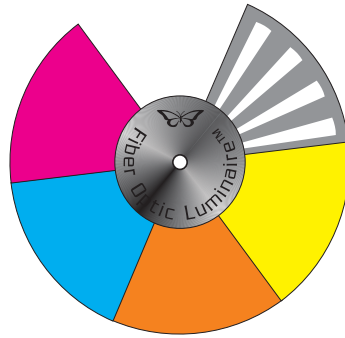

Fiber Optic Colors

Fiber Optic Luminaire
Masonlite Cold cathode

50W Halogen Luminaire
(4+1 colors)

75W Halogen Luminaire
100W Halogen Luminaire
(5+1 colors)

70W H.I.D. Luminaire
150W H.I.D. Luminaire
(7+1 colors)

Dichroic Colors (1.1MM borosilicate glass)

Types of sparkling animation disc

1 segment sparkling
with 5 + 1 dichroic color disc

A (standard + 1 seg. sparkle)

FULL Sparkling
with 5 + 1 dichroic color disc

B (full sparkle + color)