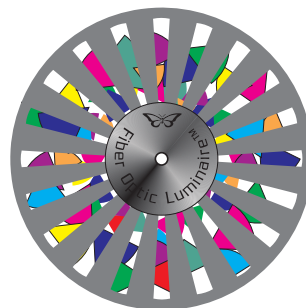

Fiber Optic Colors

Fiber Optic Luminaire
Masonlite Cold cathode

50W Halogen Luminaire
(4+1 colors)

75W Halogen Luminaire
100W Halogen Luminaire
(5+1 colors)

70W H.I.D. Luminaire
150W H.I.D. Luminaire
(7+1 colors)

Dichroic Colors (1.1MM borosilicate glass)

Types of sparkling animation disc

1 segment sparkling
with 5 + 1 dichroic color disc

A (standard + 1 seg. sparkle)

FULL Sparkling
with 5 + 1 dichroic color disc

B (full sparkle + color)