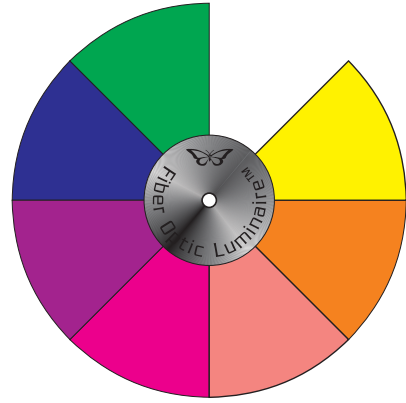

# Fiber Optic Colors

Fiber Optic Luminaire  
Masonlite Cold cathode

50W Halogen Luminaire  
(4+1 colors)

75W Halogen Luminaire  
100W Halogen Luminaire  
(5+1 colors)

70W H.I.D. Luminaire  
150W H.I.D. Luminaire  
(7+1 colors)

## Dichroic Colors (1.1MM borosilicate glass)

## Types of sparkling animation disc

1 segment sparkling  
with 5 + 1 dichroic color disc

A (standard + 1 seg. sparkle)

FULL Sparkling  
with 5 + 1 dichroic color disc

B (full sparkle + color)

FULL sparkling  
with "Chunks of Colors"

C (full sparkle+ C O C)

FULL sparkling only

D (Full sparkle WHITE)