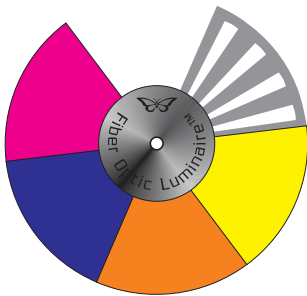

# Fiber Optic Colors

Fiber Optic Luminaire  
Masonlite Cold cathode

50W Halogen Luminaire  
(4+1 colors)

75W Halogen Luminaire  
100W Halogen Luminaire  
(5+1 colors)

70W H.I.D. Luminaire  
150W H.I.D. Luminaire  
(7+1 colors)

## Dichroic Colors (1.1MM borosilicate glass)

## Types of sparkling animation disc

1 segment sparkling  
with 5 + 1 dichroic color disc

A (standard + 1 seg. sparkle)

FULL Sparkling  
with 5 + 1 dichroic color disc

B (full sparkle + color)

FULL sparkling  
with "Chunks of Colors"

C (full sparkle+ C O C)

FULL sparkling only

D (Full sparkle WHITE)