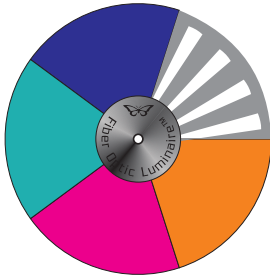

Fiber Optic Colors

Fiber Optic Luminaire
Masonlite Cold cathode

50W Halogen Luminaire
(4+1 colors)

75W Halogen Luminaire
100W Halogen Luminaire
(5+1 colors)

70W H.I.D. Luminaire
150W H.I.D. Luminaire
(7+1 colors)

Dichroic Colors (1.1MM borosilicate glass)

Types of sparkling animation disc

1 segment sparkling
with 5 + 1 dichroic color disc

A (standard + 1 seg. sparkle)

FULL Sparkling
with 5 + 1 dichroic color disc

B (full sparkle + color)