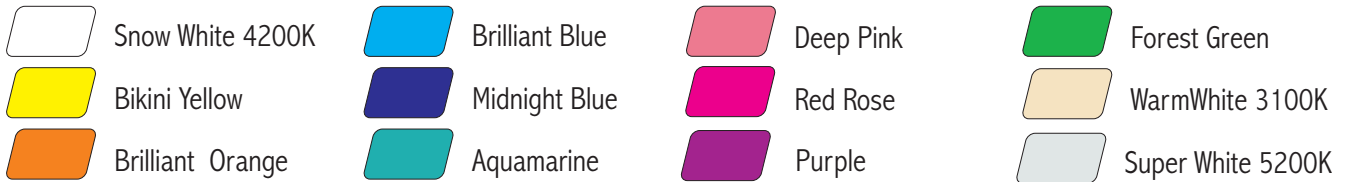

# Fiber Optic Colors

Fiber Optic Luminaire  
Masonlite Cold cathode

50W Halogen Luminaire  
(4+1 colors)

75W Halogen Luminaire  
100W Halogen Luminaire  
(5+1 colors)

70W H.I.D. Luminaire  
150W H.I.D. Luminaire  
(7+1 colors)

## Dichroic Colors (1.1MM borosilicate glass)

## Types of sparkling animation disc

1 segment sparkling  
with 5 + 1 dichroic color disc

A (standard + 1 seg. sparkle)

FULL Sparkling  
with 5 + 1 dichroic color disc

B (full sparkle + color)

FULL sparkling  
with "Chunks of Colors"

C (full sparkle+ C O C)

FULL sparkling only

D (Full sparkle WHITE)