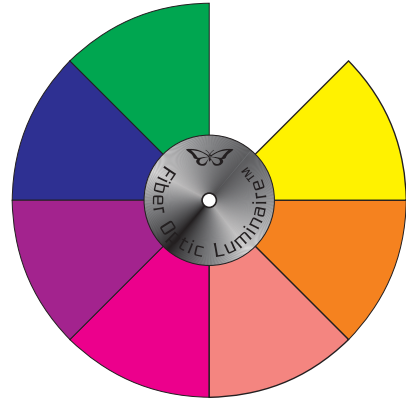

Fiber Optic Colors

Fiber Optic Luminaire
Masonlite Cold cathode

50W Halogen Luminaire
(4+1 colors)

75W Halogen Luminaire
100W Halogen Luminaire
(5+1 colors)

70W H.I.D. Luminaire
150W H.I.D. Luminaire
(7+1 colors)

Dichroic Colors (1.1MM borosilicate glass)

Types of sparkling animation disc

1 segment sparkling
with 5 + 1 dichroic color disc

A (standard + 1 seg. sparkle)

FULL Sparkling
with 5 + 1 dichroic color disc

B (full sparkle + color)