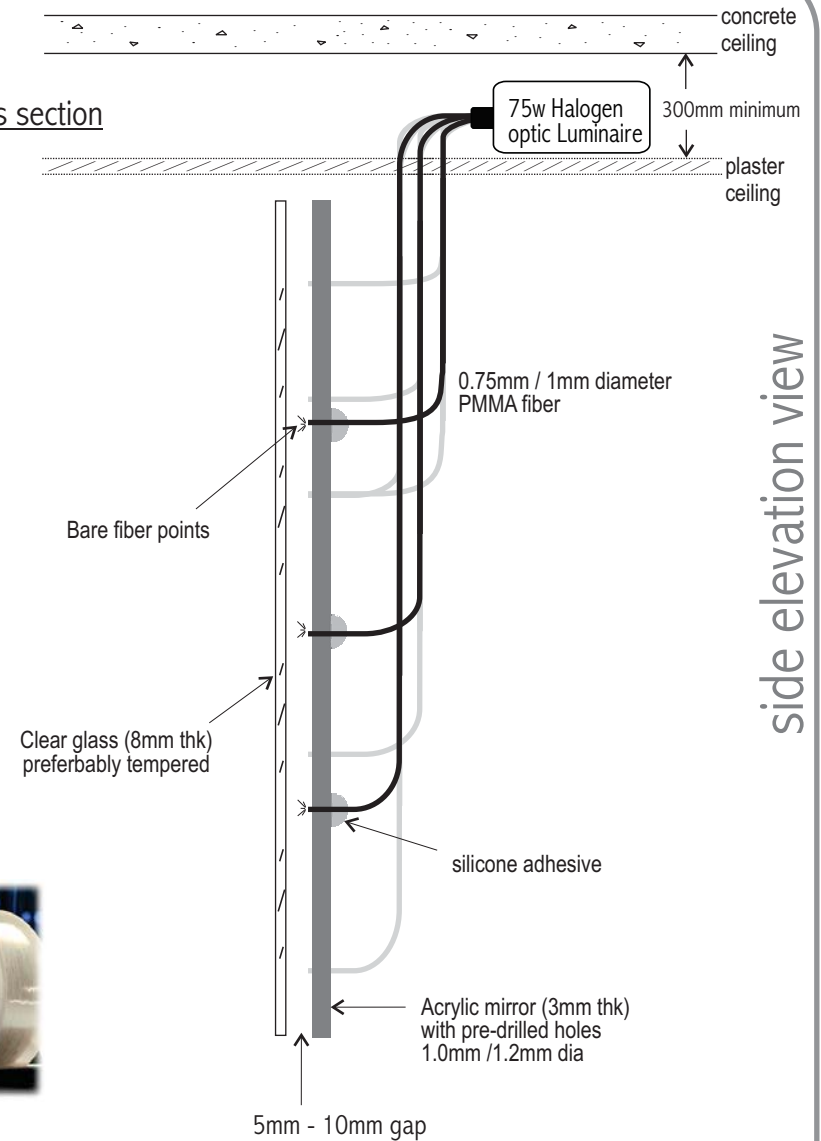

75W Halogen Luminaire

5+1 dichroic color disc (1 segment sparkler)

Optical Fibers

Cross section plan

side elevation view

Fiber optic illumination for INFINITY starfield image effect.

Total Fiber Optic points = 1400
 Each panel = 28 fibers
 Luminaire = 5 units 75W Halogen

Specification : 1mm PMMA (High Luminous Optic) beamed by 75W Halogen Fiber Optic Luminaire™ (3000K warmwhite beam) with 5 color dichroic & 1 segment sparkling.

* designs dimensions are in proportion to scale