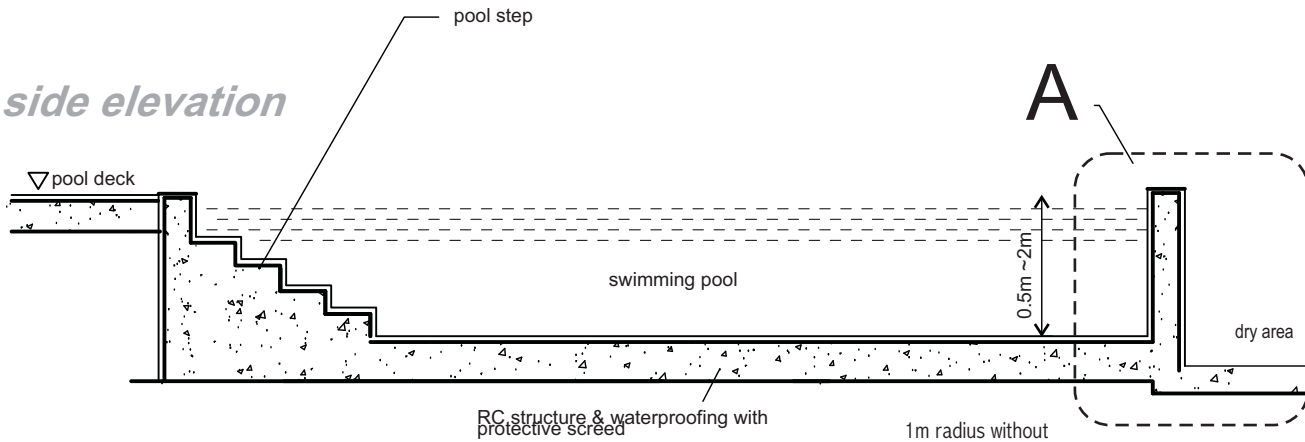

Swimming pool fiber lights - preparation

side elevation

A detail

top elevation

Dimensions

* Note : add an additional 3" (75mm) to length for optical port coupler

150W HID Luminaire

8-color dichroic disc (1 segment rain drop effect)

FULL sparkle disc (continuous rain drop effect)

Installation profile