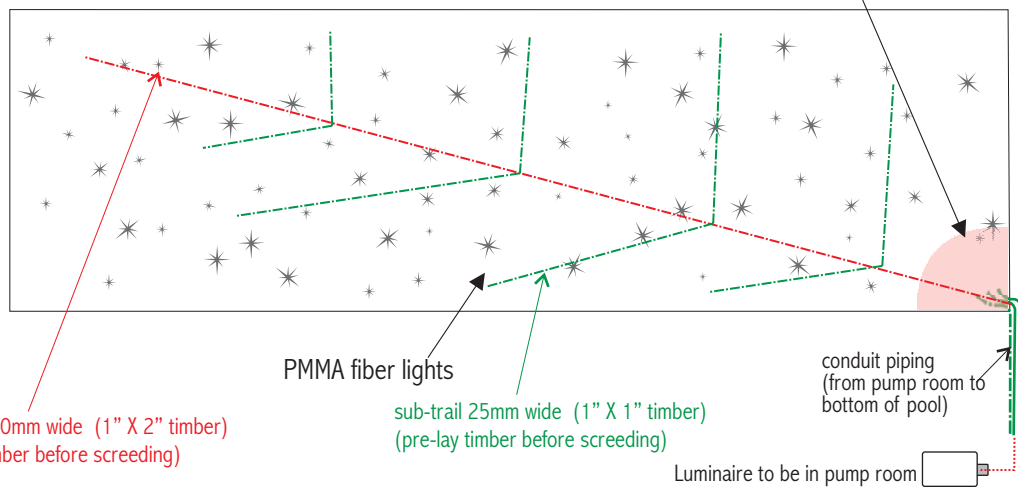

Swimming pool fiber lights - preparation

side elevation

A detail

top elevation

Dimensions

* Note : add an additional 3" (75mm) to length for optical port coupler

150W HID Luminaire

8-color dichroic disc (1 segment rain drop effect)

FULL sparkle disc (continuous rain drop effect)

Installation profile