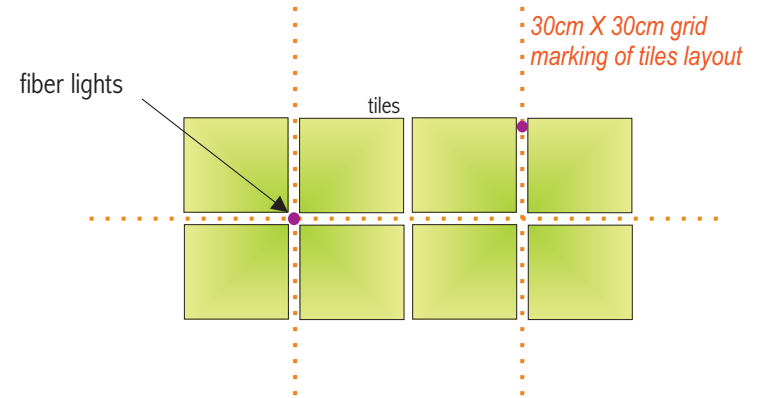

Swimming pool fiber lights - preparation

side elevation

A detail

top elevation

Dimensions

* Note : add an additional 3" (75mm) to length for optical port coupler

150W HID Luminaire

8-color dichroic disc (1 segment rain drop effect)

FULL sparkle disc (continuous rain drop effect)

Installation profile