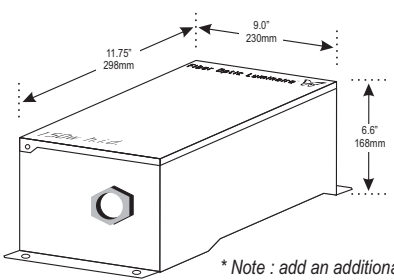

Swimming pool fiber lights - preparation

side elevation

A detail

top elevation

Dimensions

* Note : add an additional 3" (75mm) to length for optical port coupler

150W HID Luminaire

8-color dichroic disc (1 segment rain drop effect)