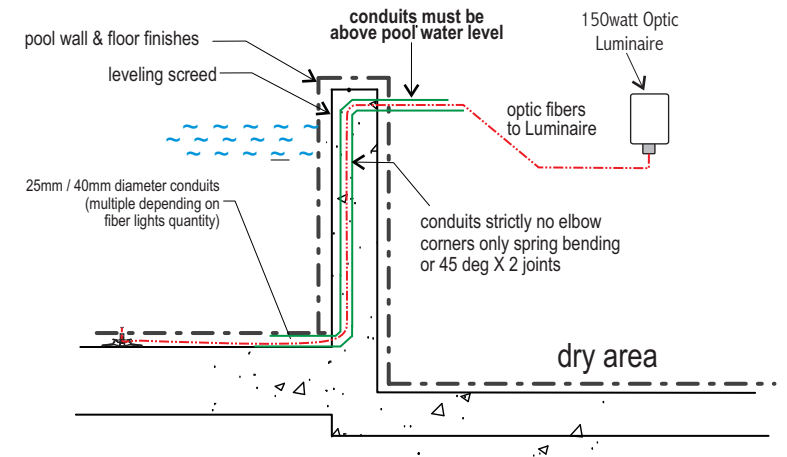

Swimming pool fiber lights - preparation

side elevation

A detail

top elevation

Dimensions

* Note : add an additional 3" (75mm) to length for optical port coupler

150W HID Luminaire

8-color dichroic disc (1 segment rain drop effect)

FULL sparkle disc (continuous rain drop effect)

Installation profile