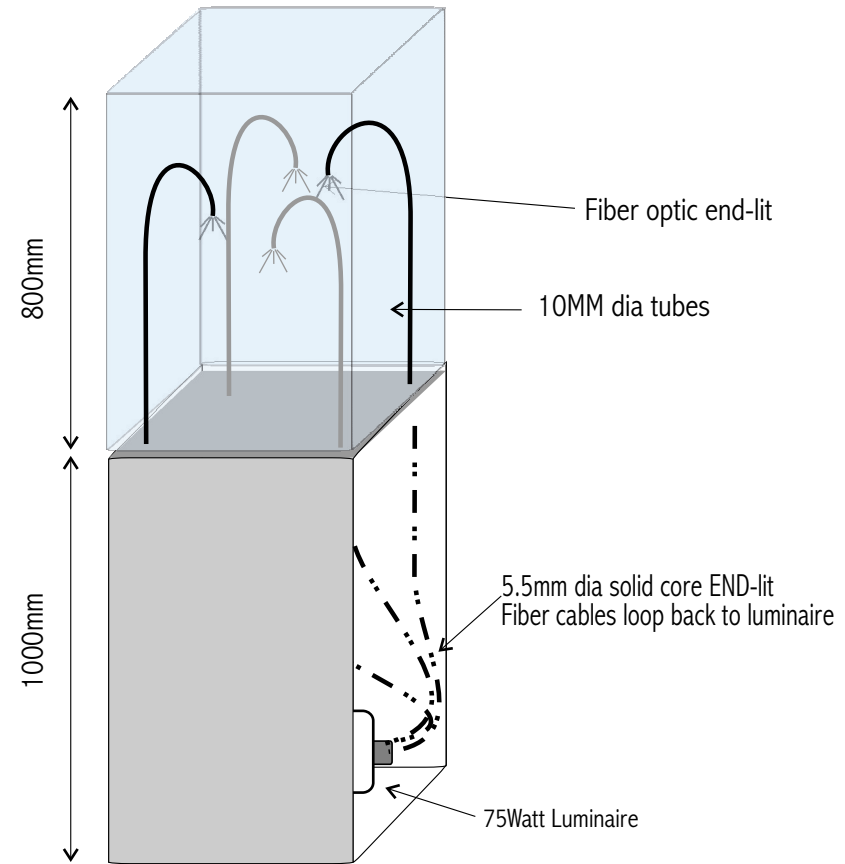

Important

Location to house luminaire must have louvers or vents to allow adequate ventilation.

Dimensions

* Note : add an additional 3" (75mm) to length for optical port coupler

75Watt Luminaire

Front elevation

Drw # 1 30/3/2007

Total Fiber Optic points 5 X 4 cases
Luminaire = 4 units 75W Halogen

Specification : 5.5mm dia solid core END-lit Fiber (High Luminous Optic) with black jacket beamed by 75W Halogen Fiber Optic Luminaire™ (3200K warm white light) UV & IR Control.

* designs dimensions are in proportion to scale

© copyright reserved