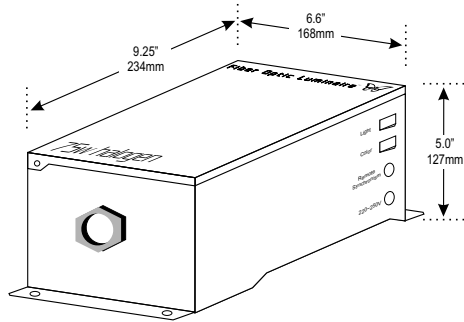

Important

Location to house luminaire must have louvers or vents to allow adequate ventilation.

Dimensions

* Note : add an additional 3" (75mm) to length for optical port coupler

75Watt Luminaire

Front elevation

Drw # 1 30/3/2007

Total Fiber Optic points 5 X 4 cases
Luminaire = 4 units 75W Halogen

Specification : 5.5mm dia solid core END-lit Fiber (High Luminous Optic) with black jacket beamed by 75W Halogen Fiber Optic Luminaire™ (3200K warm white light) UV & IR Control.

* designs dimensions are in proportion to scale

© copyright reserved